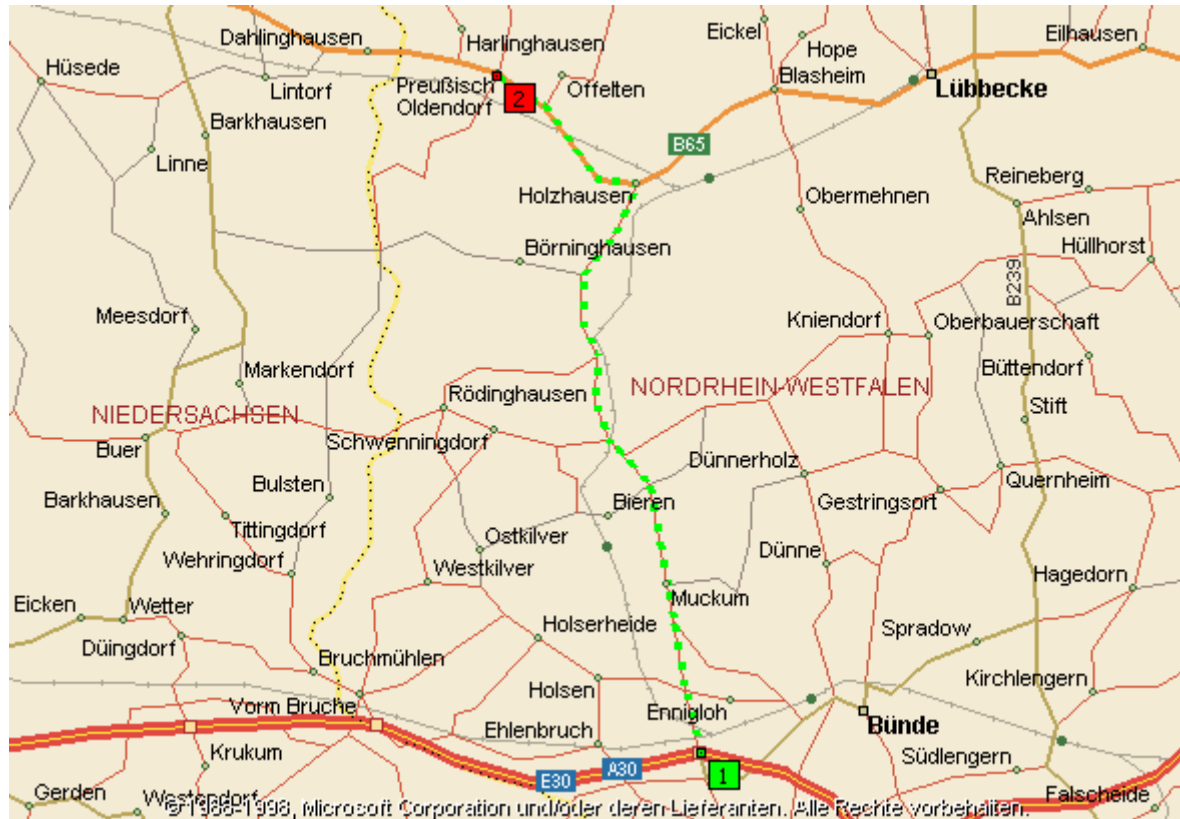

Hi, Shooter!

It doesn't matter, from which direction you're coming; in any case you have to follow the highway **A30**, whether eastbound to **Hannover** or westbound to **Osnabrück**.

If you're arriving via Belgium or Netherlands or even Southwest-Germany (for example passing Strasbourg), you have to reach the highway **A1** from **Leverkusen (near Köln)** to **Bremen**. Nearby **Osnabrück** you'll find the highway crossing called **Lotte**, where you have to follow direction **Hannover** and you are upon **A30** !

If you intend to come more from south or east, you have to reach highway **A7** and to follow to **Hannover**. There you have to change to highway **A30** in direction **Dortmund, Amsterdam, Osnabrück**. So you'll find yourself upon **A30** !

Following the **A30** you have to reach the area around the town called **Bünde**. The red dot besides the red **No1** shows the position of **Preussisch Oldendorf**!

Now you have to leave the highway at **Exit 27 / Bünde**, moving north in direction **Holzhausen, Preussisch Oldendorf, Lübbecke**. You follow this road passing **Muckum** and a (never ending ??) area of forest, until you reach **Holzhausen**. There you'll enter the **B65** automatically in direction **Preussisch Oldendorf**.

Here you can see the left turn in **Holzhausen**, just before entering the **B65** in direction to **Preussisch Oldendorf**, located under the „red cross“

Entering **Preussisch Oldendorf** (a small town) you have to follow the mainstreet around the church, until you reach a crossing with traffic lights. There you move left hand. The road is named **Rathaus strasse**.